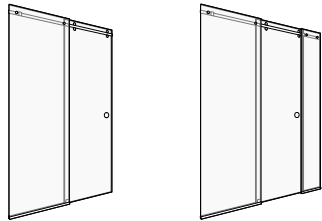

Serenity Range Shower Configurations

180° Inline Showers