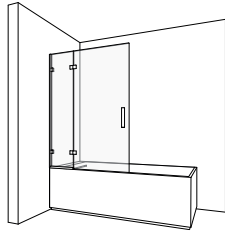

Verona Range Shower Configurations

Over Bath Screen

Maximum door weight using 2 hinges: 40kg
Maximum door width using 2 hinges: 800mm

Remember with CRL showers you don't have to follow the standard configurations. Any shape, size or design can be catered for. Any configuration can be left or right handed.