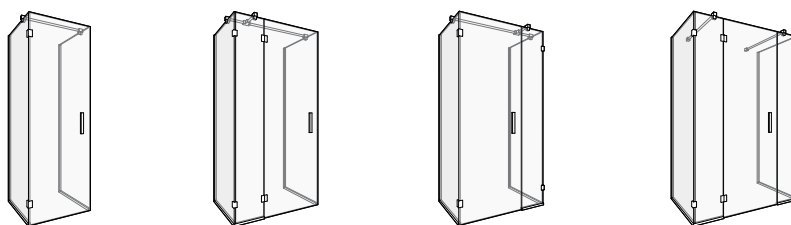

3 Sided Showers

Maximum door weight using 2 hinges: 50kg | Maximum door weight using 3 hinges: 63kg
Maximum door width using 2 hinges: 914mm | Maximum door width using 3 hinges: 914mm
Ask your retailer for details of offset hinges.

Remember with CRL showers you don't have to follow the standard configurations. Any shape, size or design can be catered for. Any configuration can be left or right handed.