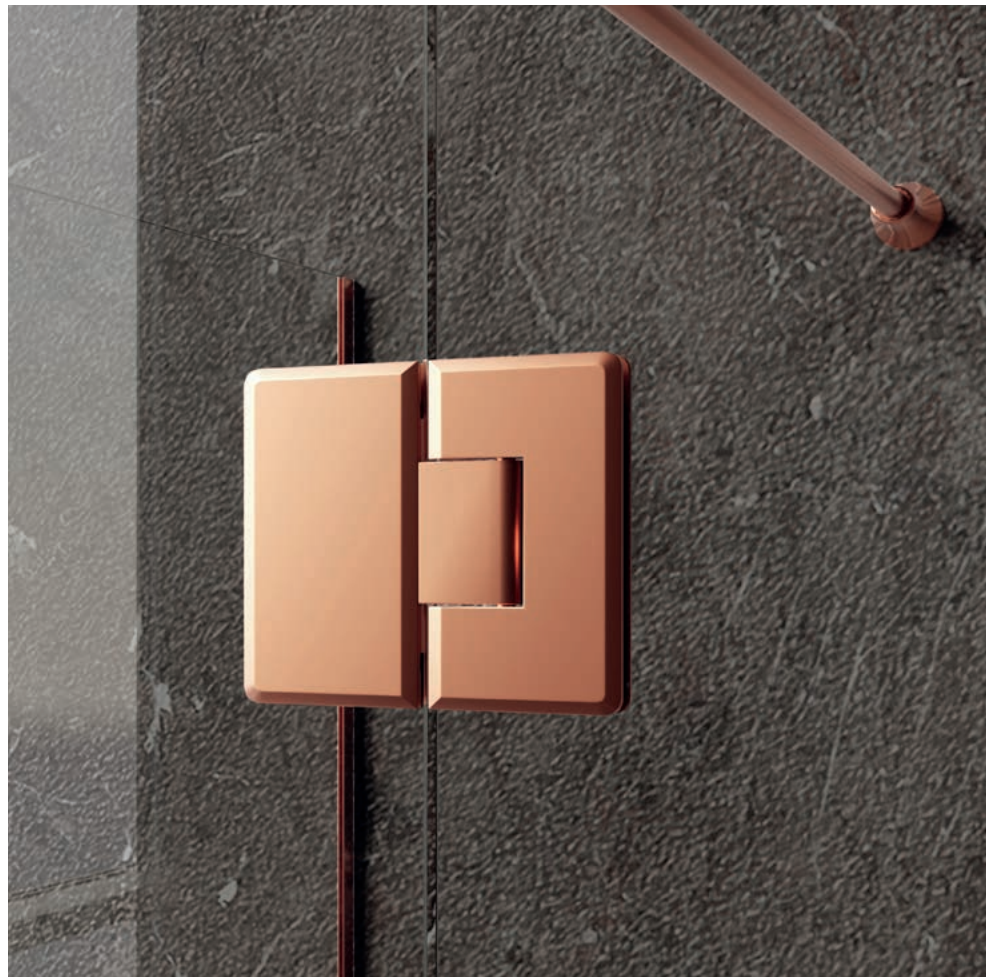

An important feature of a minimal glass shower area is practicality, the Siena series serves a very visual purpose too, with its elegant styling ensuring it will blend seamlessly with any surroundings. The bevelled edging really sets this range apart, turning it into a real feature of the shower frame.

The hinge can be configured in a number of ways to suit the setting and the available space, making installation simple and maximising comfort levels in terms of accessibility in large and small bathrooms alike. Siena can be chosen in a variety of on-trend finishes to make it an integral part of the design of the room overall.

Siena

Finish options