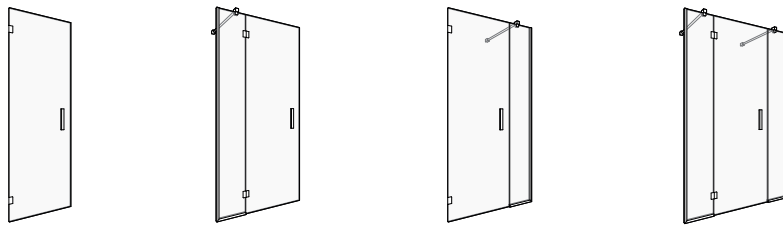

Vienna Range Shower Standard Configurations

180° Inline Showers