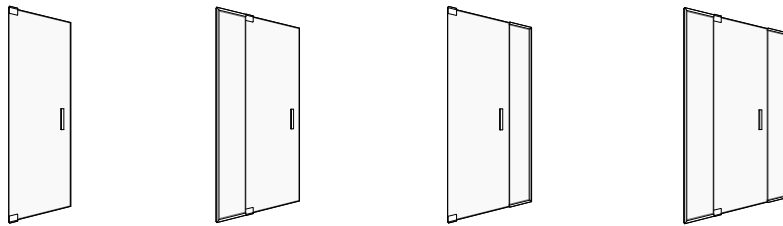

Prima Range Shower Configurations

180° Inline Showers

Maximum door weight using 2 hinges: 45kg

Maximum door width using 2 hinges: 787mm

Remember with CRL showers you don't have to follow the standard configurations. Any shape, size or design can be catered for. Any configuration can be left or right handed.