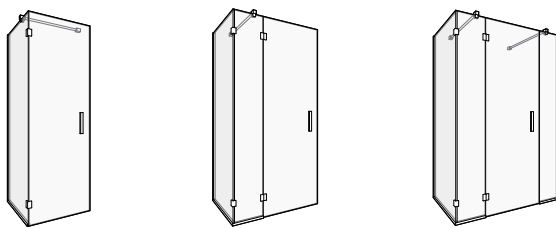

90° Showers