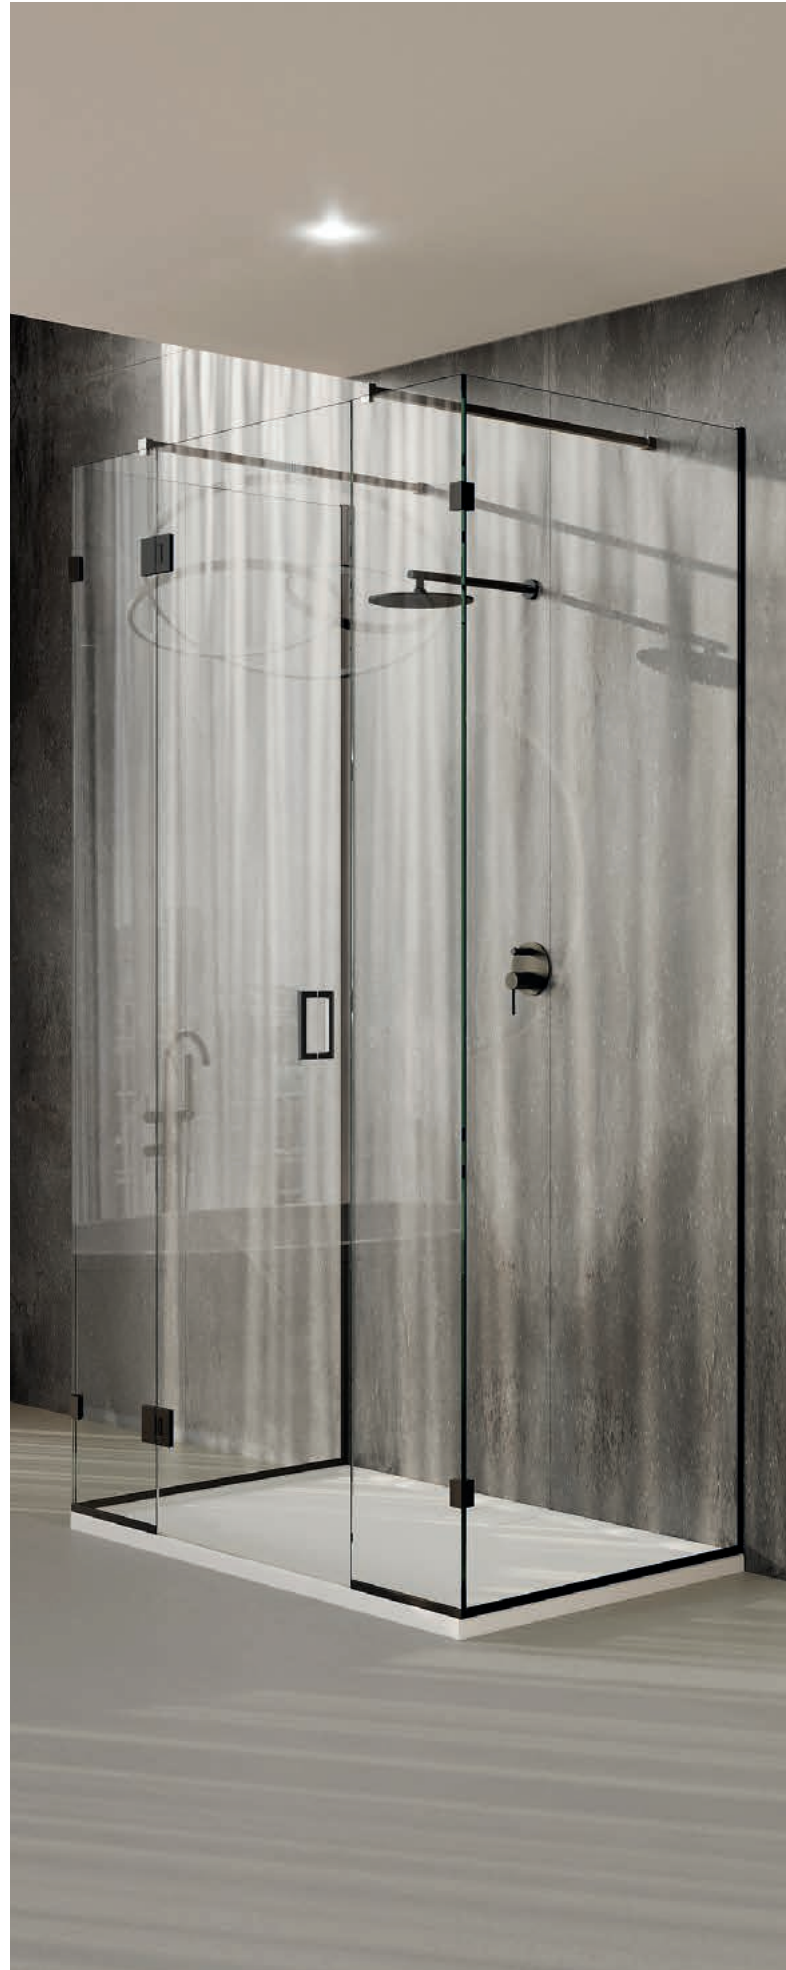

CRL combines stunning shower spaces with luxurious porcelain and MDi in beautiful surroundings. We work closely with interior designers to help them realise your dreams.

With over 50 years of experience designing, engineering and manufacturing a wide range of architectural fittings including frameless shower

fixings, CRL have developed a comprehensive selection of quality shower hardware. With several ranges of shower fixings in 11 on trend finishes to suit any interior design. You're sure to find the right look to suit your bathroom.

About CRL

Featured: Geneva in a Matte Black finish, with Ceralsio Soft White flooring and Inalco MDi Ferro Vecchio wall cladding.